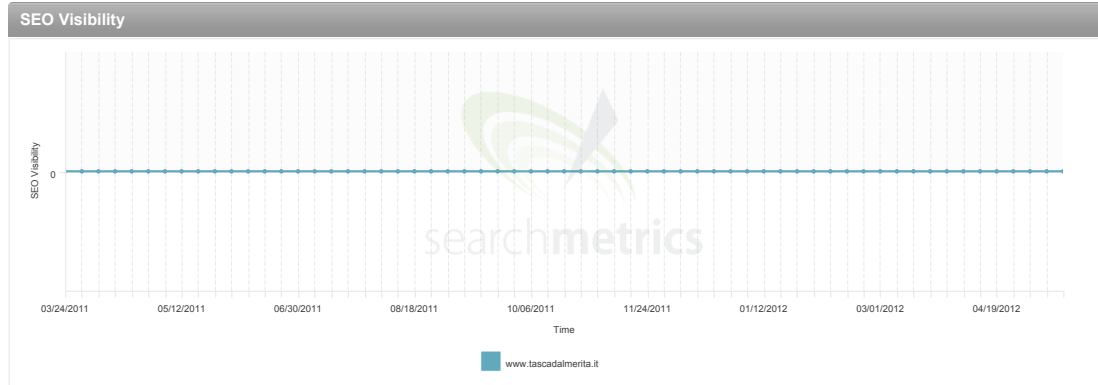

SEO VISIBILITY

no data available

VISIBILITY SPREAD

no data available

BACKLINKS / SPS

Σ Backlinks **856**
Referring Domains **163**
Page Strength (SPS) **2.6**

SOCIAL LINKS

Facebook **- 116**
Twitter **- 10**
Google +1 **- 10**

ORGANIC SEARCH

Ø POSITION

no data available

SERP SPREAD

no data available

TOP 3 SUBDOMAINS

no data available

TOP 3 DIRECTORIES

no data available

Rankings (0 of 0)

no data available

Competitors (0 of 0)

no data available