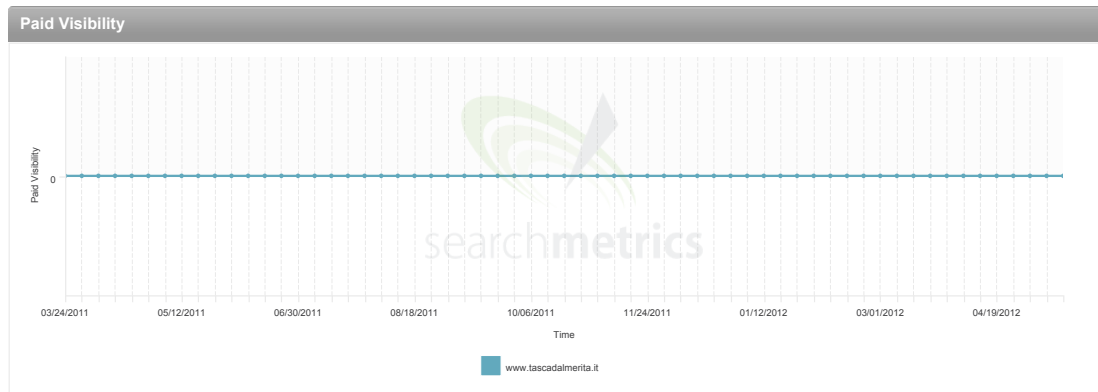

## PAID SEARCH

PAID VISIBILITY

no data available

AD BUDGET

no data available

TRAFFIC INDEX

no data available

Ø CPC