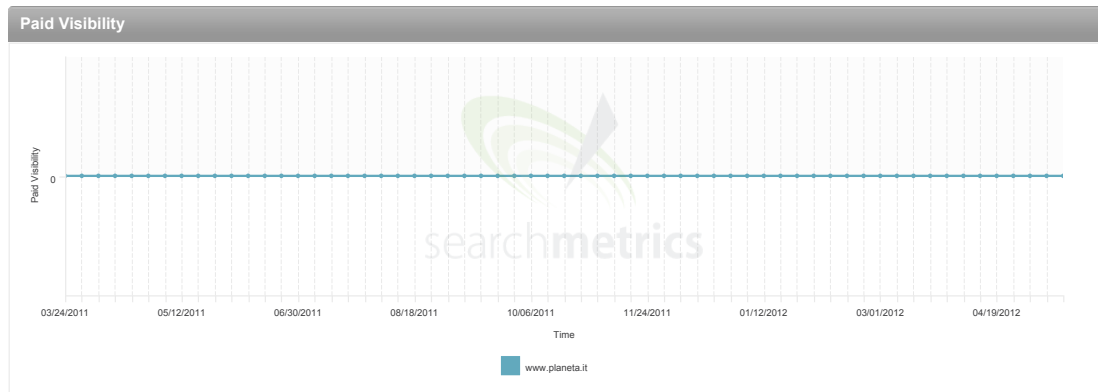

PAID SEARCH

PAID VISIBILITY

no data available

AD BUDGET

no data available

TRAFFIC INDEX

no data available

Ø CPC

no data available

Paid Keywords (0 of 0)

no data available

Competitors (0 of 0)

no data available

Top Ads (0 of 0)

no data available