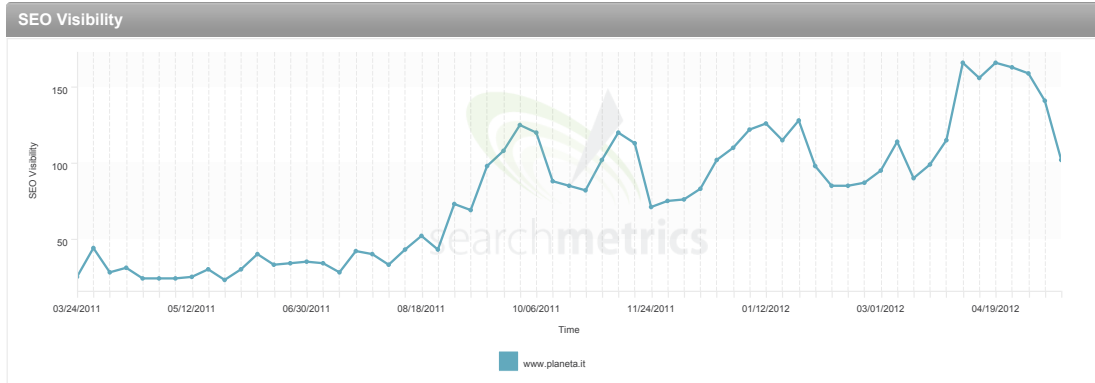

SEO VISIBILITY

102
-27.66%

VISIBILITY SPREAD

BACKLINKS / SPS

Σ Backlinks **1,868**
Referring Domains **265**
Page Strength (SPS) **1.1**

SOCIAL LINKS

Facebook **+1,272**
Twitter **-49**
Google +1 **-20**

ORGANIC SEARCH

Ø POSITION

50
+1.96%

SERP SPREAD

TOP 3 SUBDOMAINS

www.planeta.it **100.00%**

TOP 3 DIRECTORIES

www.planeta.it/news/ **5.88%**

Rankings (10 of 132)				Competitors (10 of 414)			
Keyword	Pos.	Traffic Index	CPC	Domain	Competitive Keywords	Competitor ø Traffic Index	Traffic Index
maps.google.it	10	120	n/a	www.callmewine.cc	11	75	326
planeta vini	1	84	n/a	it-it.facebook.com	9	33	66
syrah	3	40	n/a	it.wikipedia.org	9	860	98
chardonnay	8	40	n/a	www.sicil-store.com	6	20	174
la feltrinelli palermo	8	8	n/a	www.viniscilia.com	5	9	143
olio evo	15	8	n/a	it.cercavino.com	5	13	161
vino syrah	7	4	n/a	www.lucianopignati	5	34	79
trattoria degli amici	9	4	n/a	www.guida-vino.co	4	2	96
syrah vino	7	4	n/a	www.everywine.biz	4	3	48
azienda vitivinicola	12	4	n/a	planeta.viniscilia.c	4	11	159