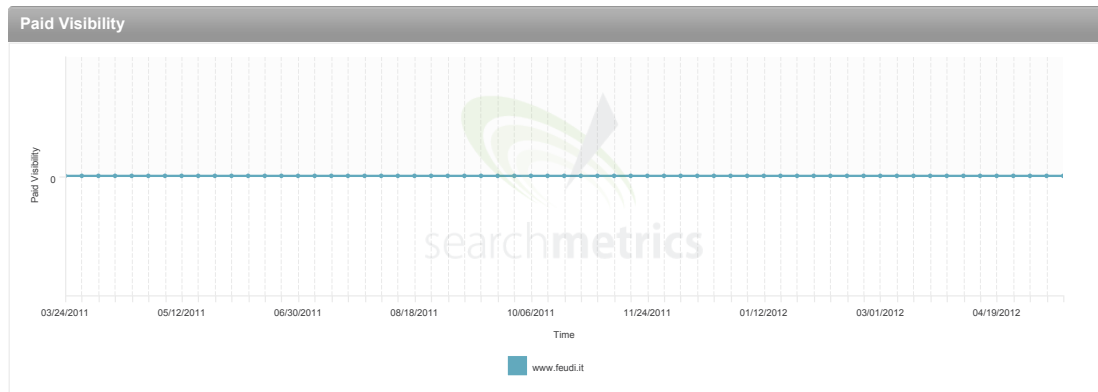

PAID SEARCH

PAID VISIBILITY

no data available

AD BUDGET

no data available

TRAFFIC INDEX

no data available

Ø CPC

no data available