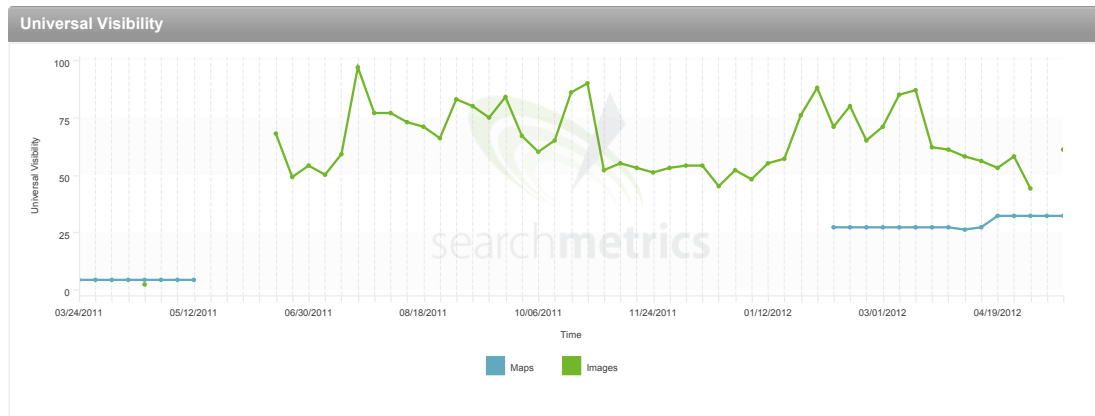

PAID SEARCH

PAID VISIBILITY

no data available

AD BUDGET

no data available

TRAFFIC INDEX

no data available

Ø CPC

no data available

UNIVERSAL SEARCH

IMAGES

↑ 61
0.00%

MAPS

− 32
0.00%

NEWS

no data available