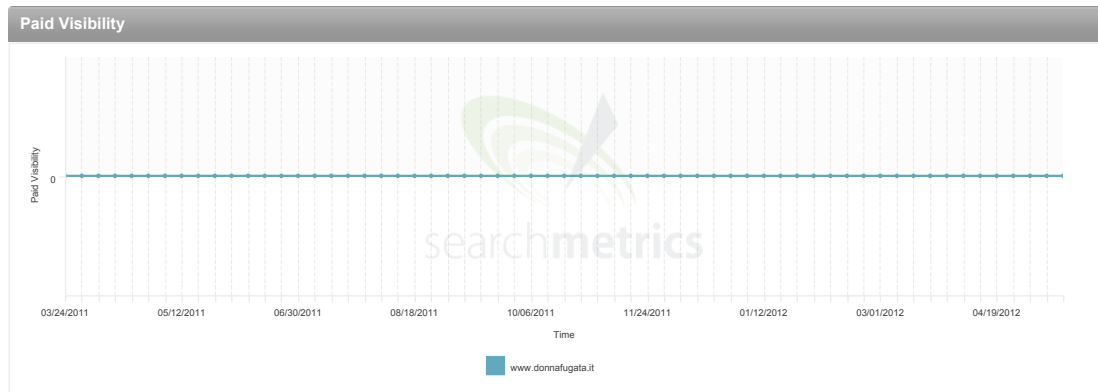

PAID SEARCH

PAID VISIBILITY

no data available

AD BUDGET

no data available

TRAFFIC INDEX

no data available

Ø CPC

no data available

Paid Keywords (0 of 0) no data available	Competitors (0 of 0) no data available

Top Ads (0 of 0)

no data available