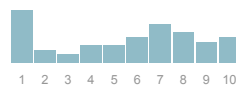

SERP SPREAD

TOP 3 SUBDOMAINS

www.donnafugata.it **100.00%**

TOP 3 DIRECTORIES

...ww.donnafugata.it/pagine/ **50.25%**
...donnafugata.it/prodotti/ **8.12%**
...donnafugata.it/products/ **4.57%**

Rankings (10 of 129)			
Keyword	Pos.	Traffic Index	CPC
donnafugata	1	780	n/a
ben rye	1	32	n/a
vini siciliani	5	32	n/a
passito di pantelleria	5	20	n/a
anthilia	2	12	n/a
vini rossi	8	8	n/a
vini bianchi siciliani	4	4	n/a
vino siciliano	6	4	n/a
vini sicilia	8	4	n/a
vini dolci	7	4	n/a

Competitors (10 of 193)			
Domain	Competitive Keywords	Competitor ø Traffic Index	Traffic Index
it.wikipedia.org	12	366	1,329
www.vinostore.it	11	120	47
www.vinisia.com	8	79	72
www.vinico.it	7	91	30
www.frescodivigna.	6	6	72
www.terramadre.it	6	79	85
www.vinodisicilia.c	6	87	37
www.sicilianidoc.it	6	260	54
www.sicil-store.com	5	12	109
www.coloridisicilia.i	5	37	42