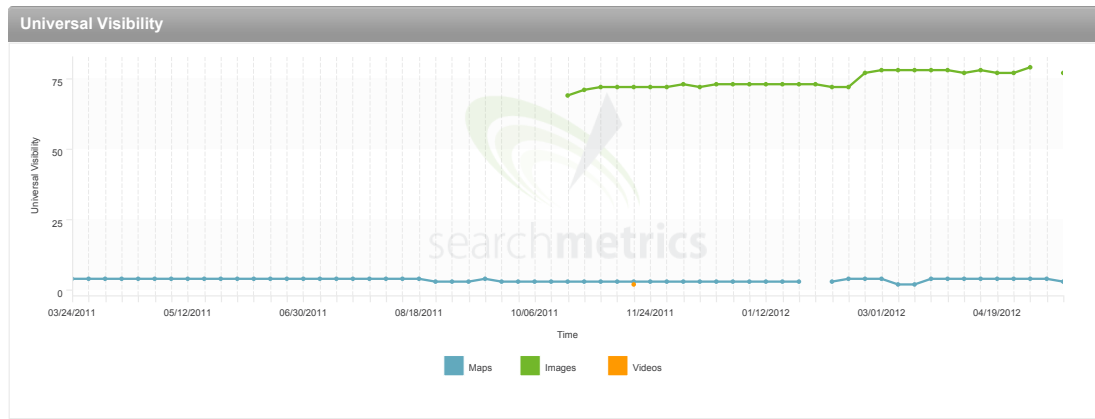

PAID SEARCH

PAID VISIBILITY

no data available

AD BUDGET

no data available

TRAFFIC INDEX

no data available

Ø CPC

no data available

<p>Paid Keywords (0 of 0)</p> <p>no data available</p>	<p>Competitors (0 of 0)</p> <p>no data available</p>
---	---

Top Ads (0 of 0)

no data available

UNIVERSAL SEARCH

IMAGES

↑ 77
0.00%

MAPS