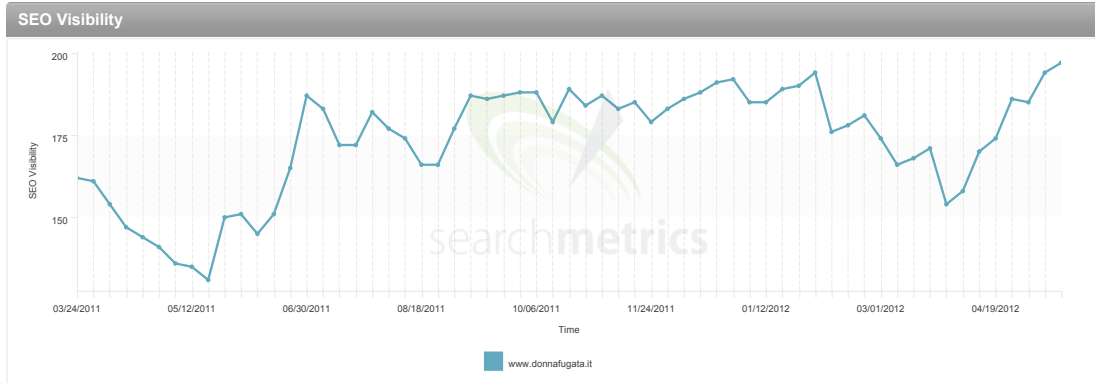

SEO VISIBILITY

197
+1.55%

VISIBILITY SPREAD

BACKLINKS / SPS

Σ Backlinks **1,681**
Referring Domains **187**
Page Strength (SPS) **0.7**

SOCIAL LINKS

Facebook **712**
Twitter **68**
Google +1 **-3**

ORGANIC SEARCH

Keyword	Pos.	Traffic Index
vino marsala	3	8

Window size: x
Viewport size: x