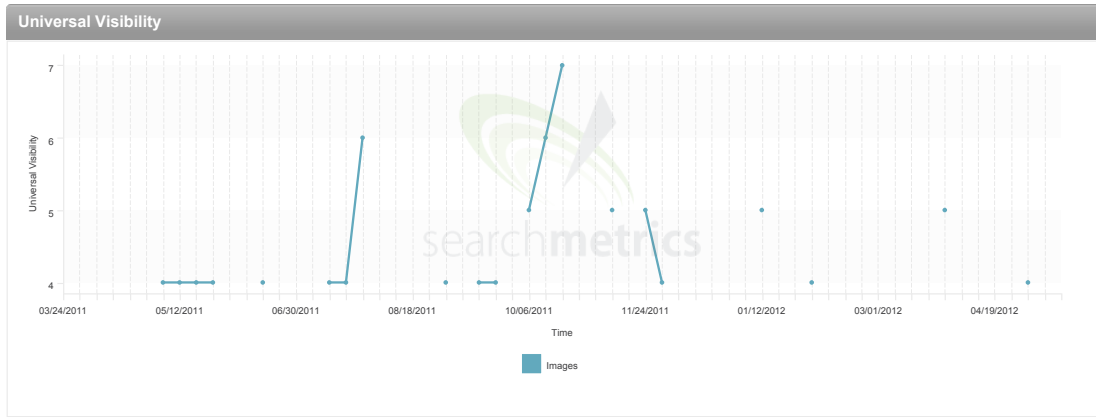

UNIVERSAL SEARCH

NEWS

no data available

IMAGES

no data available

VIDEOS

no data available

MAPS

no data available

News (0 of 0)

no data available

Videos (0 of 0)

no data available

Window size: x
Viewport size: x