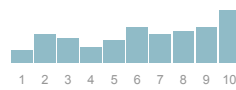

SERP SPREAD

TOP 3 SUBDOMAINS

www.cinellicolombini.it **100.00%**

TOP 3 DIRECTORIES

...cinellicolombini.it/blog/ **16.46%**
...ini.it/blog/vigne-e-vini/ **6.33%**
...licolombini.it/blog/tag/ **3.38%**

Rankings (10 of 277)				Competitors (10 of 489)			
Keyword	Pos.	Traffic Index	CPC	Domain	Competitive Keywords	Competitor ø Traffic Index	Traffic Index
colombini	6	328	n/a	it.wikipedia.org	10	684	523
cinelli	3	96	$0.39	www.facebook.com	7	18	183
donatella	6	40	n/a	it-it.facebook.com	6	14	46
donne vacche	2	32	n/a	www.tripadvisor.it	6	34	73
agriturismo montalcino	6	16	$0.57	twitter.com	5	33	183
montalcino agriturismo	11	4	$0.06	www.agriturismo.it	4	65	21
consorzio brunello di montalcino	95	0	n/a	www.agriturismi-to.it	4	230	40
vini toscana	97	0	n/a	www.agricamping.it	3	2	22
calcola strada	64	0	n/a	www.tripadvisor.com	3	4	62
ville più belle del mondo	95	0	n/a	www.agriturist.it	3	5	68