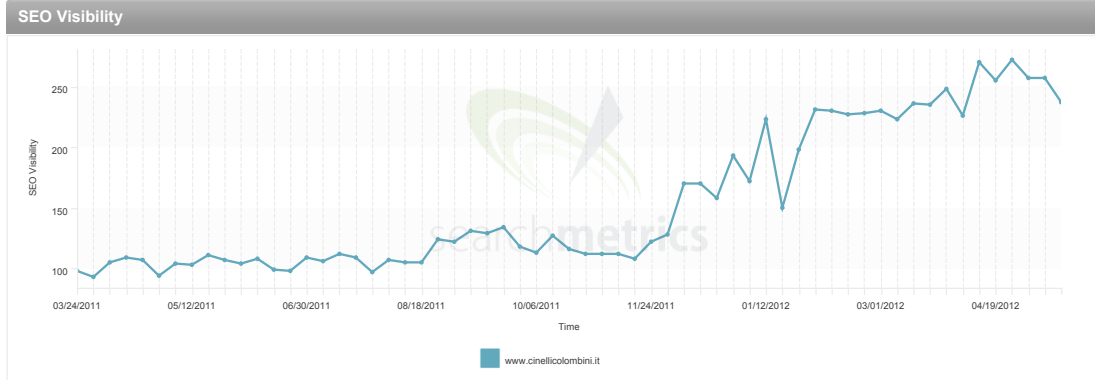

SEO VISIBILITY

237
-7.78%

VISIBILITY SPREAD

BACKLINKS / SPS

Σ Backlinks **990**
Referring Domains **64**
Page Strength (SPS) **0.1**

SOCIAL LINKS

Facebook **1,742**
Twitter **449**
Google +1 **91**

ORGANIC SEARCH