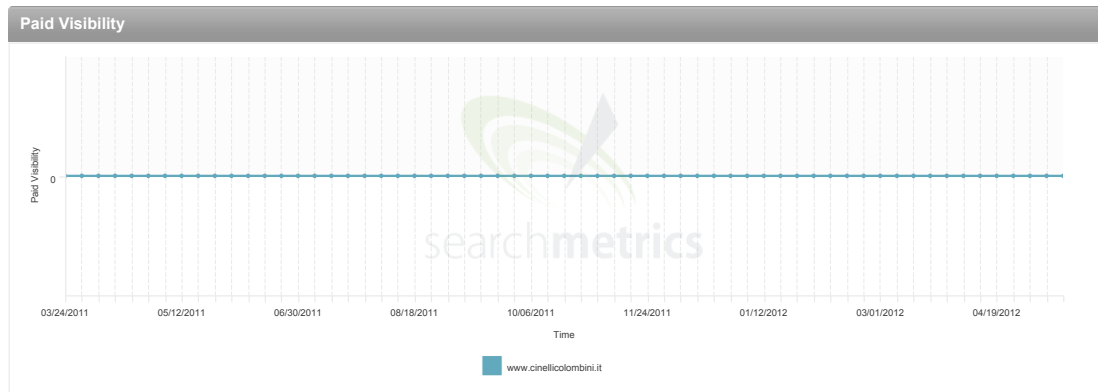

PAID SEARCH

PAID VISIBILITY

no data available

AD BUDGET

no data available

TRAFFIC INDEX

no data available

Ø CPC